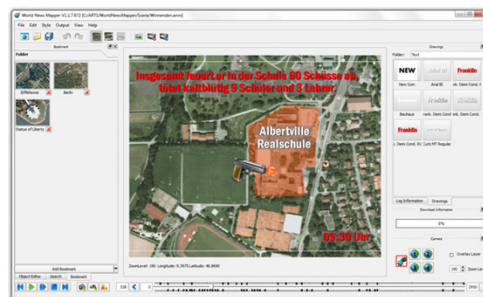

Features

- Impressive maps from Microsoft Bing Maps
- Maps resolution down to street level for all of the World
- Seamless integration of 45° Bird's Eye images
- Magnifier object to accentuate interesting map areas
- Mini Map locator to keep track of the map overview
- Attractive coverage even if no recordings are available
- Simple handling of the application
- Low costs in acquisition and operation services
- Supports HD, video or image outputs
- Ideal for post production

Graphic user interface