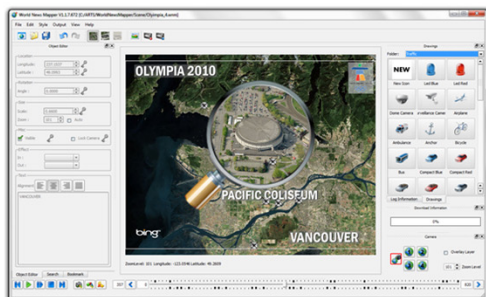

Features

- Impressive maps from Microsoft Bing Maps
- Maps resolution down to street level for all of the World
- Seamless integration of 45° Bird's Eye images
- Magnifier object to accentuate interesting map areas
- Mini Map locator to keep track of the map overview
- Attractive coverage even if no recordings are available
- Simple handling of the application
- Low costs in acquisition and operation services
- Supports HD, video or image outputs
- Ideal for post production

Graphic user interface